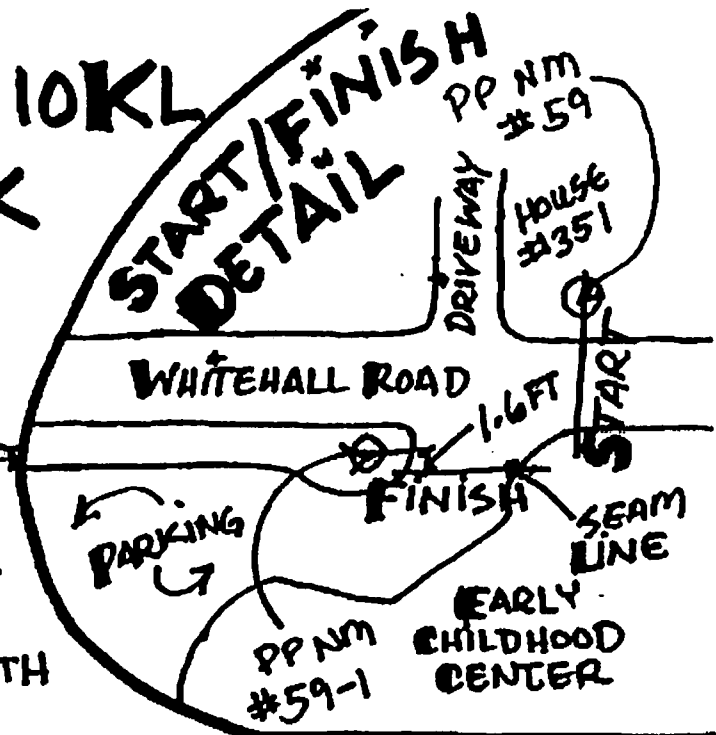

BAGEL RUN 5 km - NY05110KL

ALBANY, NEW YORK

MEASURED BY: KEVIN P. LUCAS

585-421-9626

ON: APRIL 10, 2005

ELEVATIONS:

START/FINISH/HIGHEST = 230 FT
LOWEST = 215 FT

START/FINISH DETAIL

1 MILE:

AT HOUSE #349
2.6 FT WEST OF
CENTER OF
DRIVEWAY

3 MILE:

AT JCC PARKING
ENTRANCE (S. MAIN)
24.8 FT WEST OF
PP NM #54

2 MILE:

AT HOUSE #134
5 FT EAST OF NO
PARKING SIGN
AT DRIVEWAY SCHOOL
DROP OFF
TURN-AROUND

NY05110KL
APRIL 10, 2005

PP = POWER POLE
MEASURED BY: KEVIN P. LUCAS
585-421-9626

ALBANY SCHOOL
OF THE HUMANITIES
108 WHITEHALL