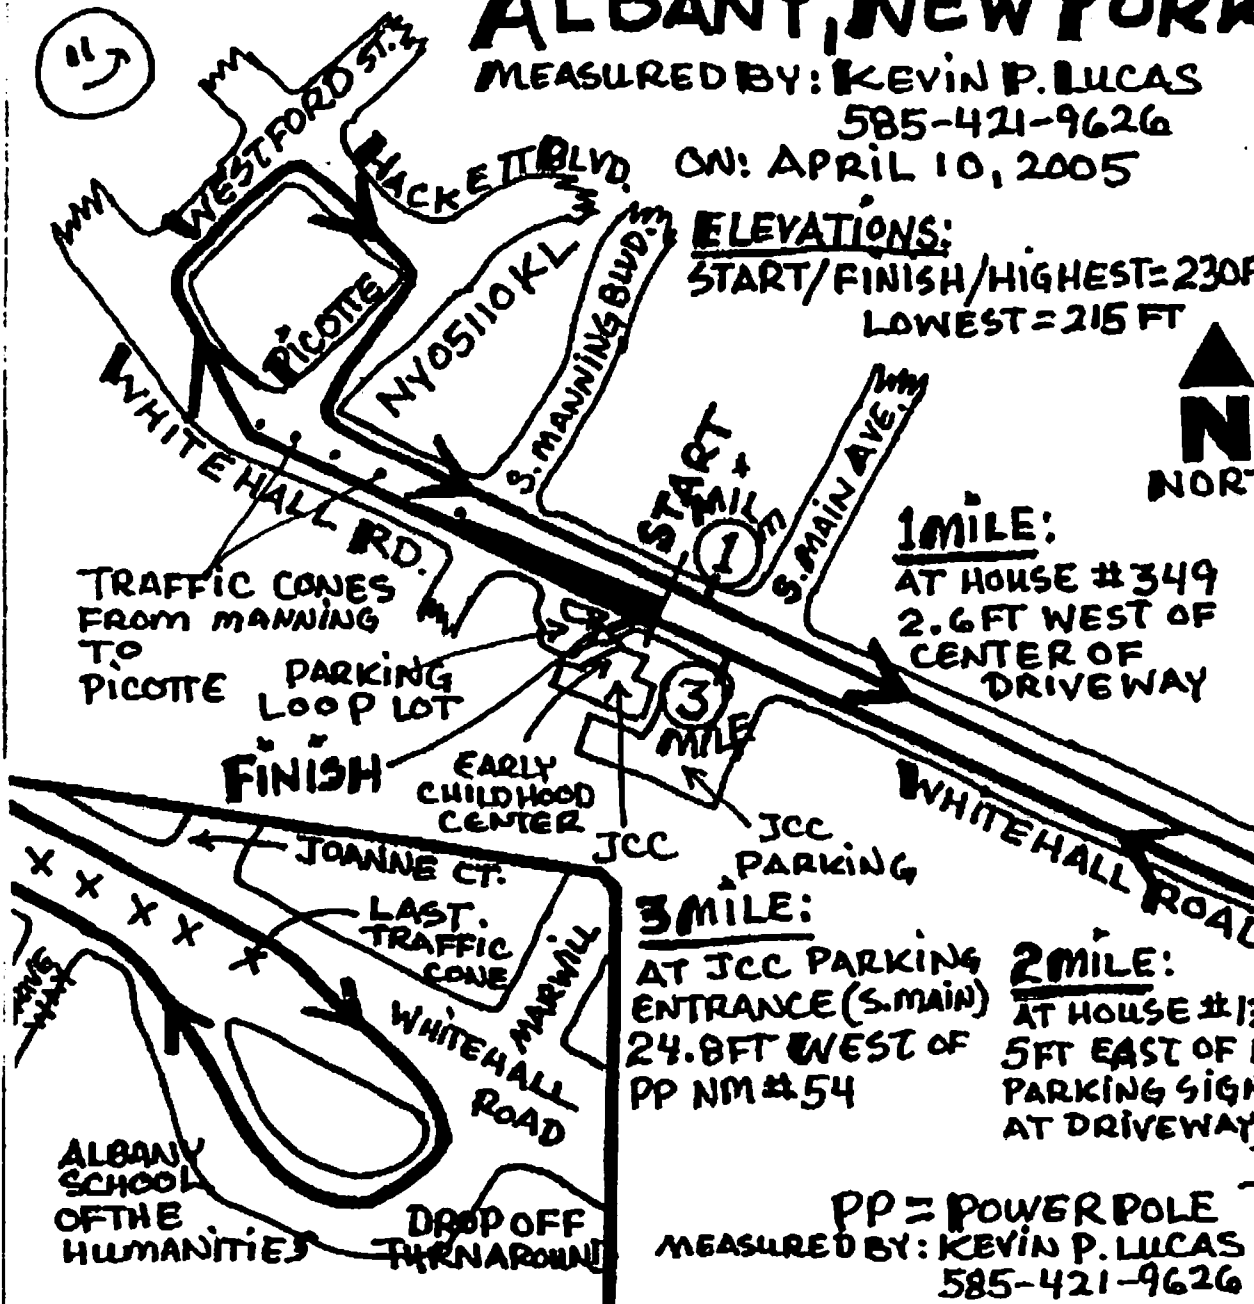

BAGEL RUN 5 km - NY05110KL

ALBANY, NEW YORK

MEASURED BY: KEVIN P. LUCAS

585-421-9626

ON: APRIL 10, 2005

ELEVATIONS:

START/FINISH/HIGHEST = 230 FT
LOWEST = 215 FT

START/FINISH DETAIL

1 MILE:

AT HOUSE #349
2.6 FT WEST OF
CENTER OF
DRIVEWAY

3 MILE:

AT JCC PARKING
ENTRANCE (S. MAIN)
24.8 FT WEST OF
PP NM #54

2 MILE:

AT HOUSE #134
5 FT EAST OF NO
PARKING SIGN
AT DRIVEWAY SCHOOL
DROP OFF
TURN-AROUND

NY05110KL
APRIL 10, 2005

PP = POWER POLE
MEASURED BY: KEVIN P. LUCAS
585-421-9626

ALBANY SCHOOL
OF THE HUMANITIES
108 WHITEHALL